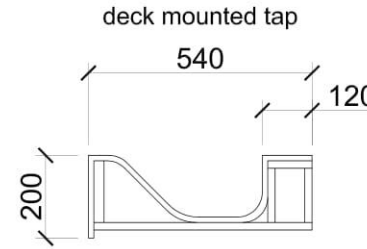

citrus wash troughs

Citrus wash troughs are manufactured using Corian solid surfacing material. To avoid dirt traps the complete base of the trough is thermoformed from a single piece of Corian giving a smooth and curved appearance that also gently slopes towards the waste outlets.

These troughs are equally at home in the open plan concept of modern school washrooms and in commercial applications that are tight on space.

Available on tight timescales, quick to install and space saving over conventional ceramic wash basins and yet they remain surprisingly affordable.

Choose from six bright and funky colours to add the wow to your washroom.

Features

- Floating appearance
- Wide choice of materials and colours
- Versatile

Details

Up to 3000mm in one piece
Suitable for wall mounted taps
Suitable for deck mounted taps

Options

Profile modification
Coved rear upstands

Note: All items can be supplied nationally on a supply only or supply and install basis. Installation is carried out by our fully qualified installation team.

0141 347 2200

crawfordintegratedsystems.co.uk

Crawford Integrated Systems

Trading from 77 - 79 Lomond Street, Possilpark Trading Estate, Glasgow G22 6JJ.

Designer White