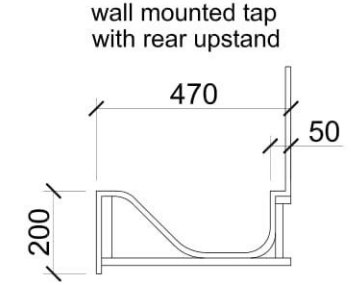

citrus wash troughs

Citrus wash troughs are manufactured using Corian solid surfacing material. To avoid dirt traps the complete base of the trough is thermoformed from a single piece of Corian giving a smooth and curved appearance that also gently slopes towards the waste outlets.

These troughs are equally at home in the open plan concept of modern school washrooms and in commercial applications that are tight on space.

Available on tight timescales, quick to install and space saving over conventional ceramic wash basins and yet they remain surprisingly affordable.

Choose from six bright and funky colours to add the wow to your washroom.

Features

- Floating appearance
- Wide choice of materials and colours
- Versatile

Details

Up to 3000mm in one piece
Suitable for wall mounted taps
Suitable for deck mounted taps

Options

Profile modification
Coved rear upstands

Note: All items can be supplied nationally on a supply only or supply and install basis. Installation is carried out by our fully qualified installation team.

0141 347 2200

crawfordintegratedsystems.co.uk

Crawford Integrated Systems

Trading from 77 - 79 Lomond Street, Possilpark Trading Estate, Glasgow G22 6JJ.

Designer White