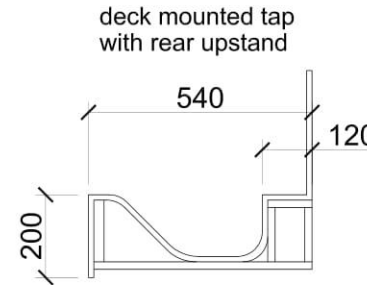

citrus wash troughs

Citrus wash troughs are manufactured using Corian solid surfacing material. To avoid dirt traps the complete base of the trough is thermoformed from a single piece of Corian giving a smooth and curved appearance that also gently slopes towards the waste outlets.

These troughs are equally at home in the open plan concept of modern school washrooms and in commercial applications that are tight on space.

Available on tight timescales, quick to install and space saving over conventional ceramic wash basins and yet they remain surprisingly affordable.

Choose from six bright and funky colours to add the wow to your washroom.

Features

- Floating appearance
- Wide choice of materials and colours
- Versatile

Details

Up to 3000mm in one piece
Suitable for wall mounted taps
Suitable for deck mounted taps

Options

Profile modification
Coved rear upstands

Note: All items can be supplied nationally on a supply only or supply and install basis. Installation is carried out by our fully qualified installation team.

0141 347 2200

crawfordintegratedsystems.co.uk

Crawford Integrated Systems

Trading from 77 - 79 Lomond Street, Possilpark Trading Estate, Glasgow G22 6JJ.

Designer White