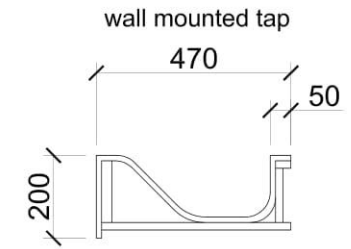

citrus wash troughs

Citrus wash troughs are manufactured using Corian solid surfacing material. To avoid dirt traps the complete base of the trough is thermoformed from a single piece of Corian giving a smooth and curved appearance that also gently slopes towards the waste outlets.

These troughs are equally at home in the open plan concept of modern school washrooms and in commercial applications that are tight on space.

Available on tight timescales, quick to install and space saving over conventional ceramic wash basins and yet they remain surprisingly affordable.

Choose from six bright and funky colours to add the wow to your washroom.

Features

- Floating appearance
- Wide choice of materials and colours
- Versatile

Details

Up to 3000mm in one piece
Suitable for wall mounted taps
Suitable for deck mounted taps

Options

Profile modification
Coved rear upstands

Note: All items can be supplied nationally on a supply only or supply and install basis. Installation is carried out by our fully qualified installation team.

0141 347 2200

crawfordintegratedsystems.co.uk

Crawford Integrated Systems

Trading from 77 - 79 Lomond Street, Possilpark Trading Estate, Glasgow G22 6JJ.

Designer White